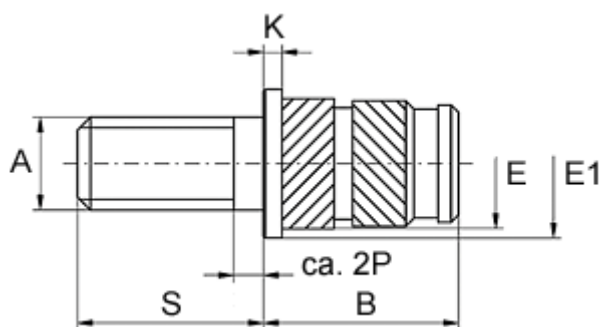

Data Sheet

Article number: 12867000035820
Description: KLEE-coil 867 000 035.820
M3,5 Brass

Measures

Flange diameter E1	= 6.4
Flange height	= 0.8
Male thread A	= M3,5x0,6
Min distance to edge W	= 2.5
Mounting length B	= 8.0
Outer diameter E	= 5.4
Pin length S	= 6
Recommended bore diameter W +0.1	= 4.8